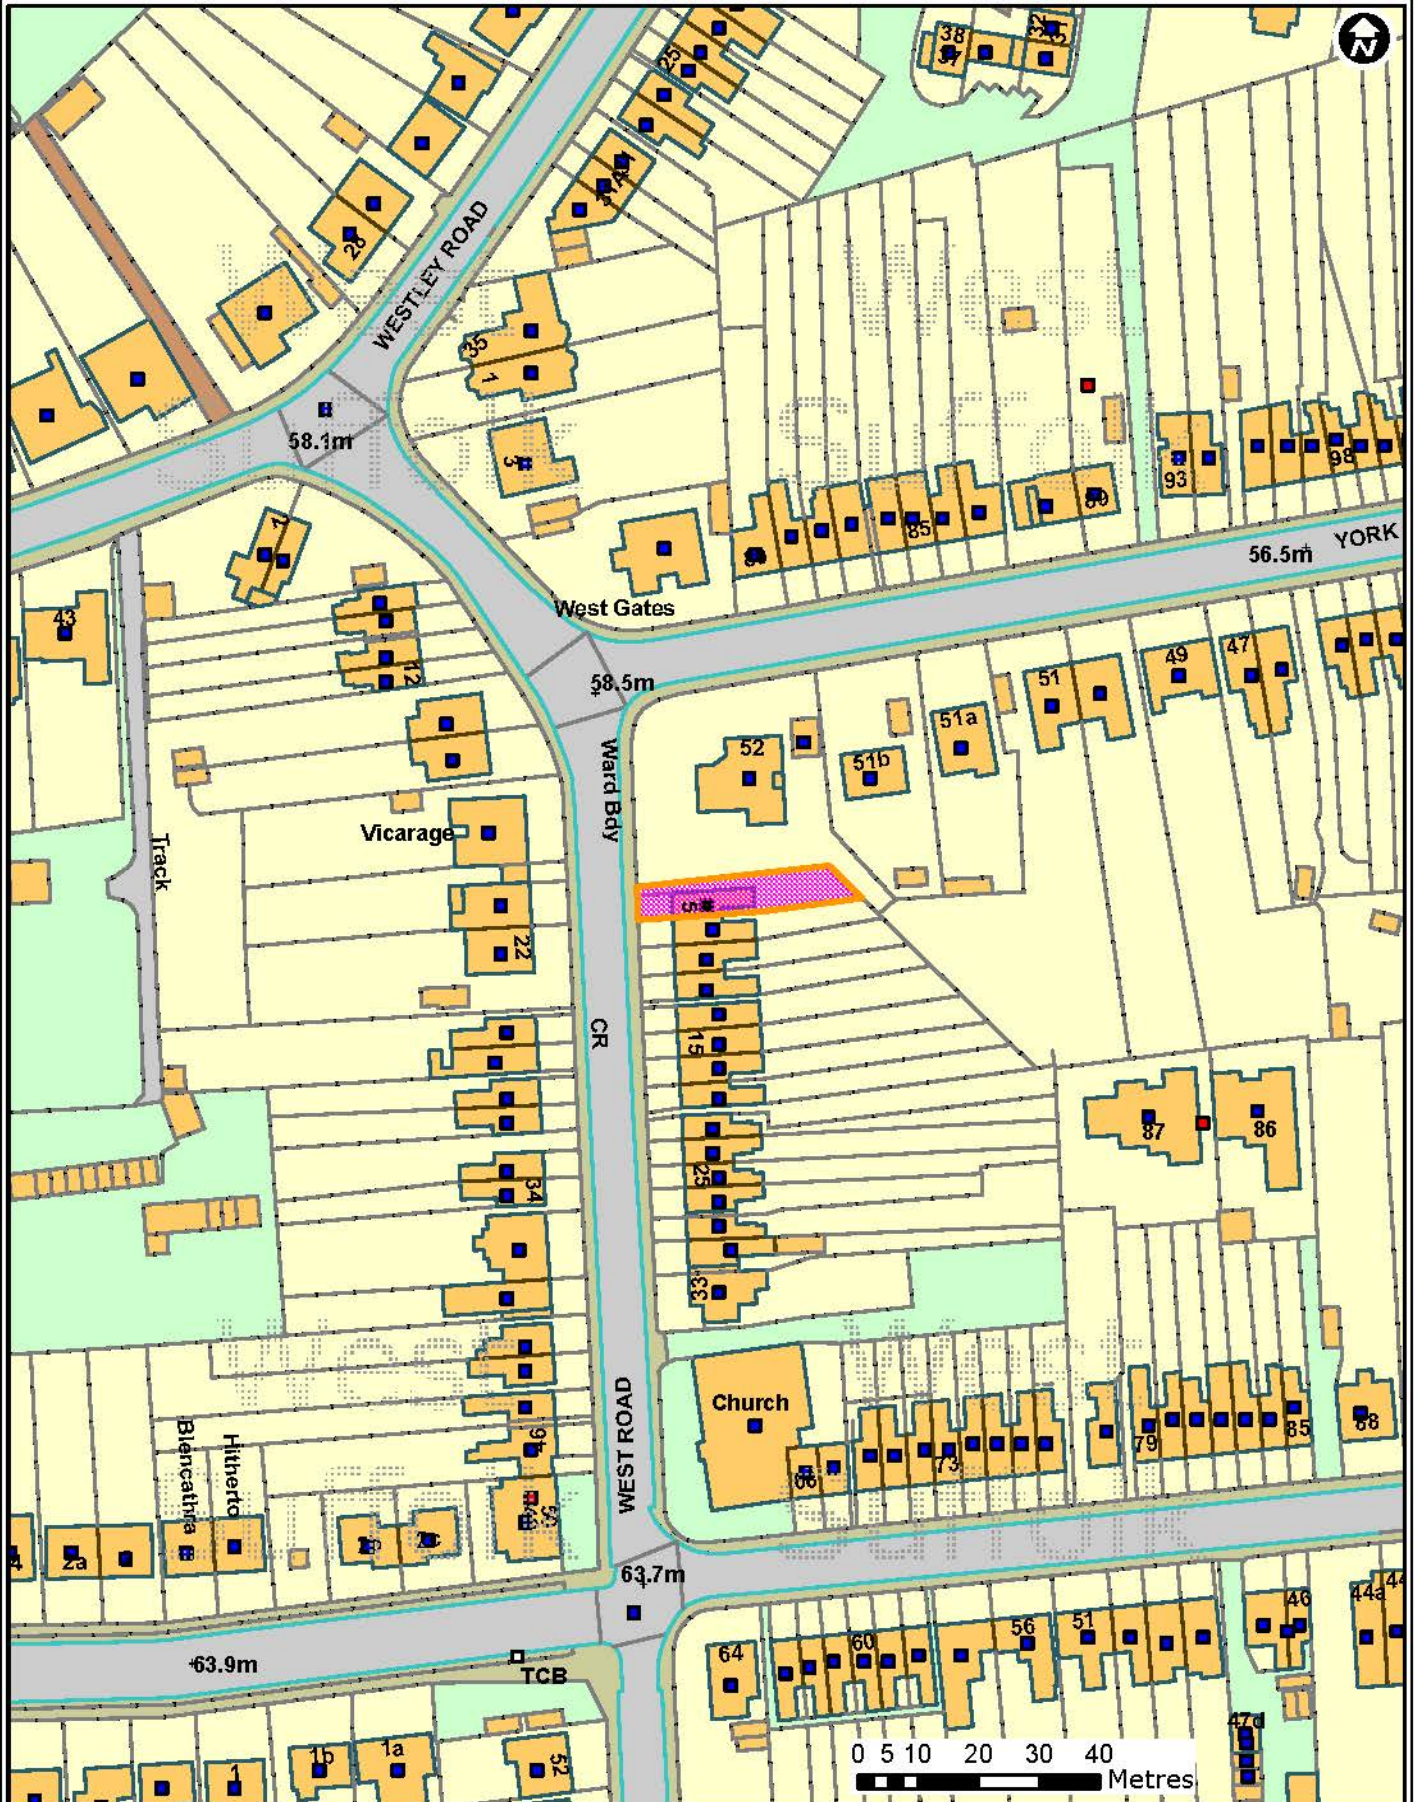

DC/17/0354/HH

5 West Road, Bury St Edmunds

Forest Heath • St Edmundsbury

West Suffolk
working together

© Crown Copyright and database rights 2016 OS 100019675/100023282. You are not permitted to copy, sub-license, distribute or sell any of this data to third parties in any form. Use of this data is subject to terms and conditions. See www.westsuffolk.gov.uk/disclaimer.cfm.

Scale: 1:1,250
Date: 20/04/2017